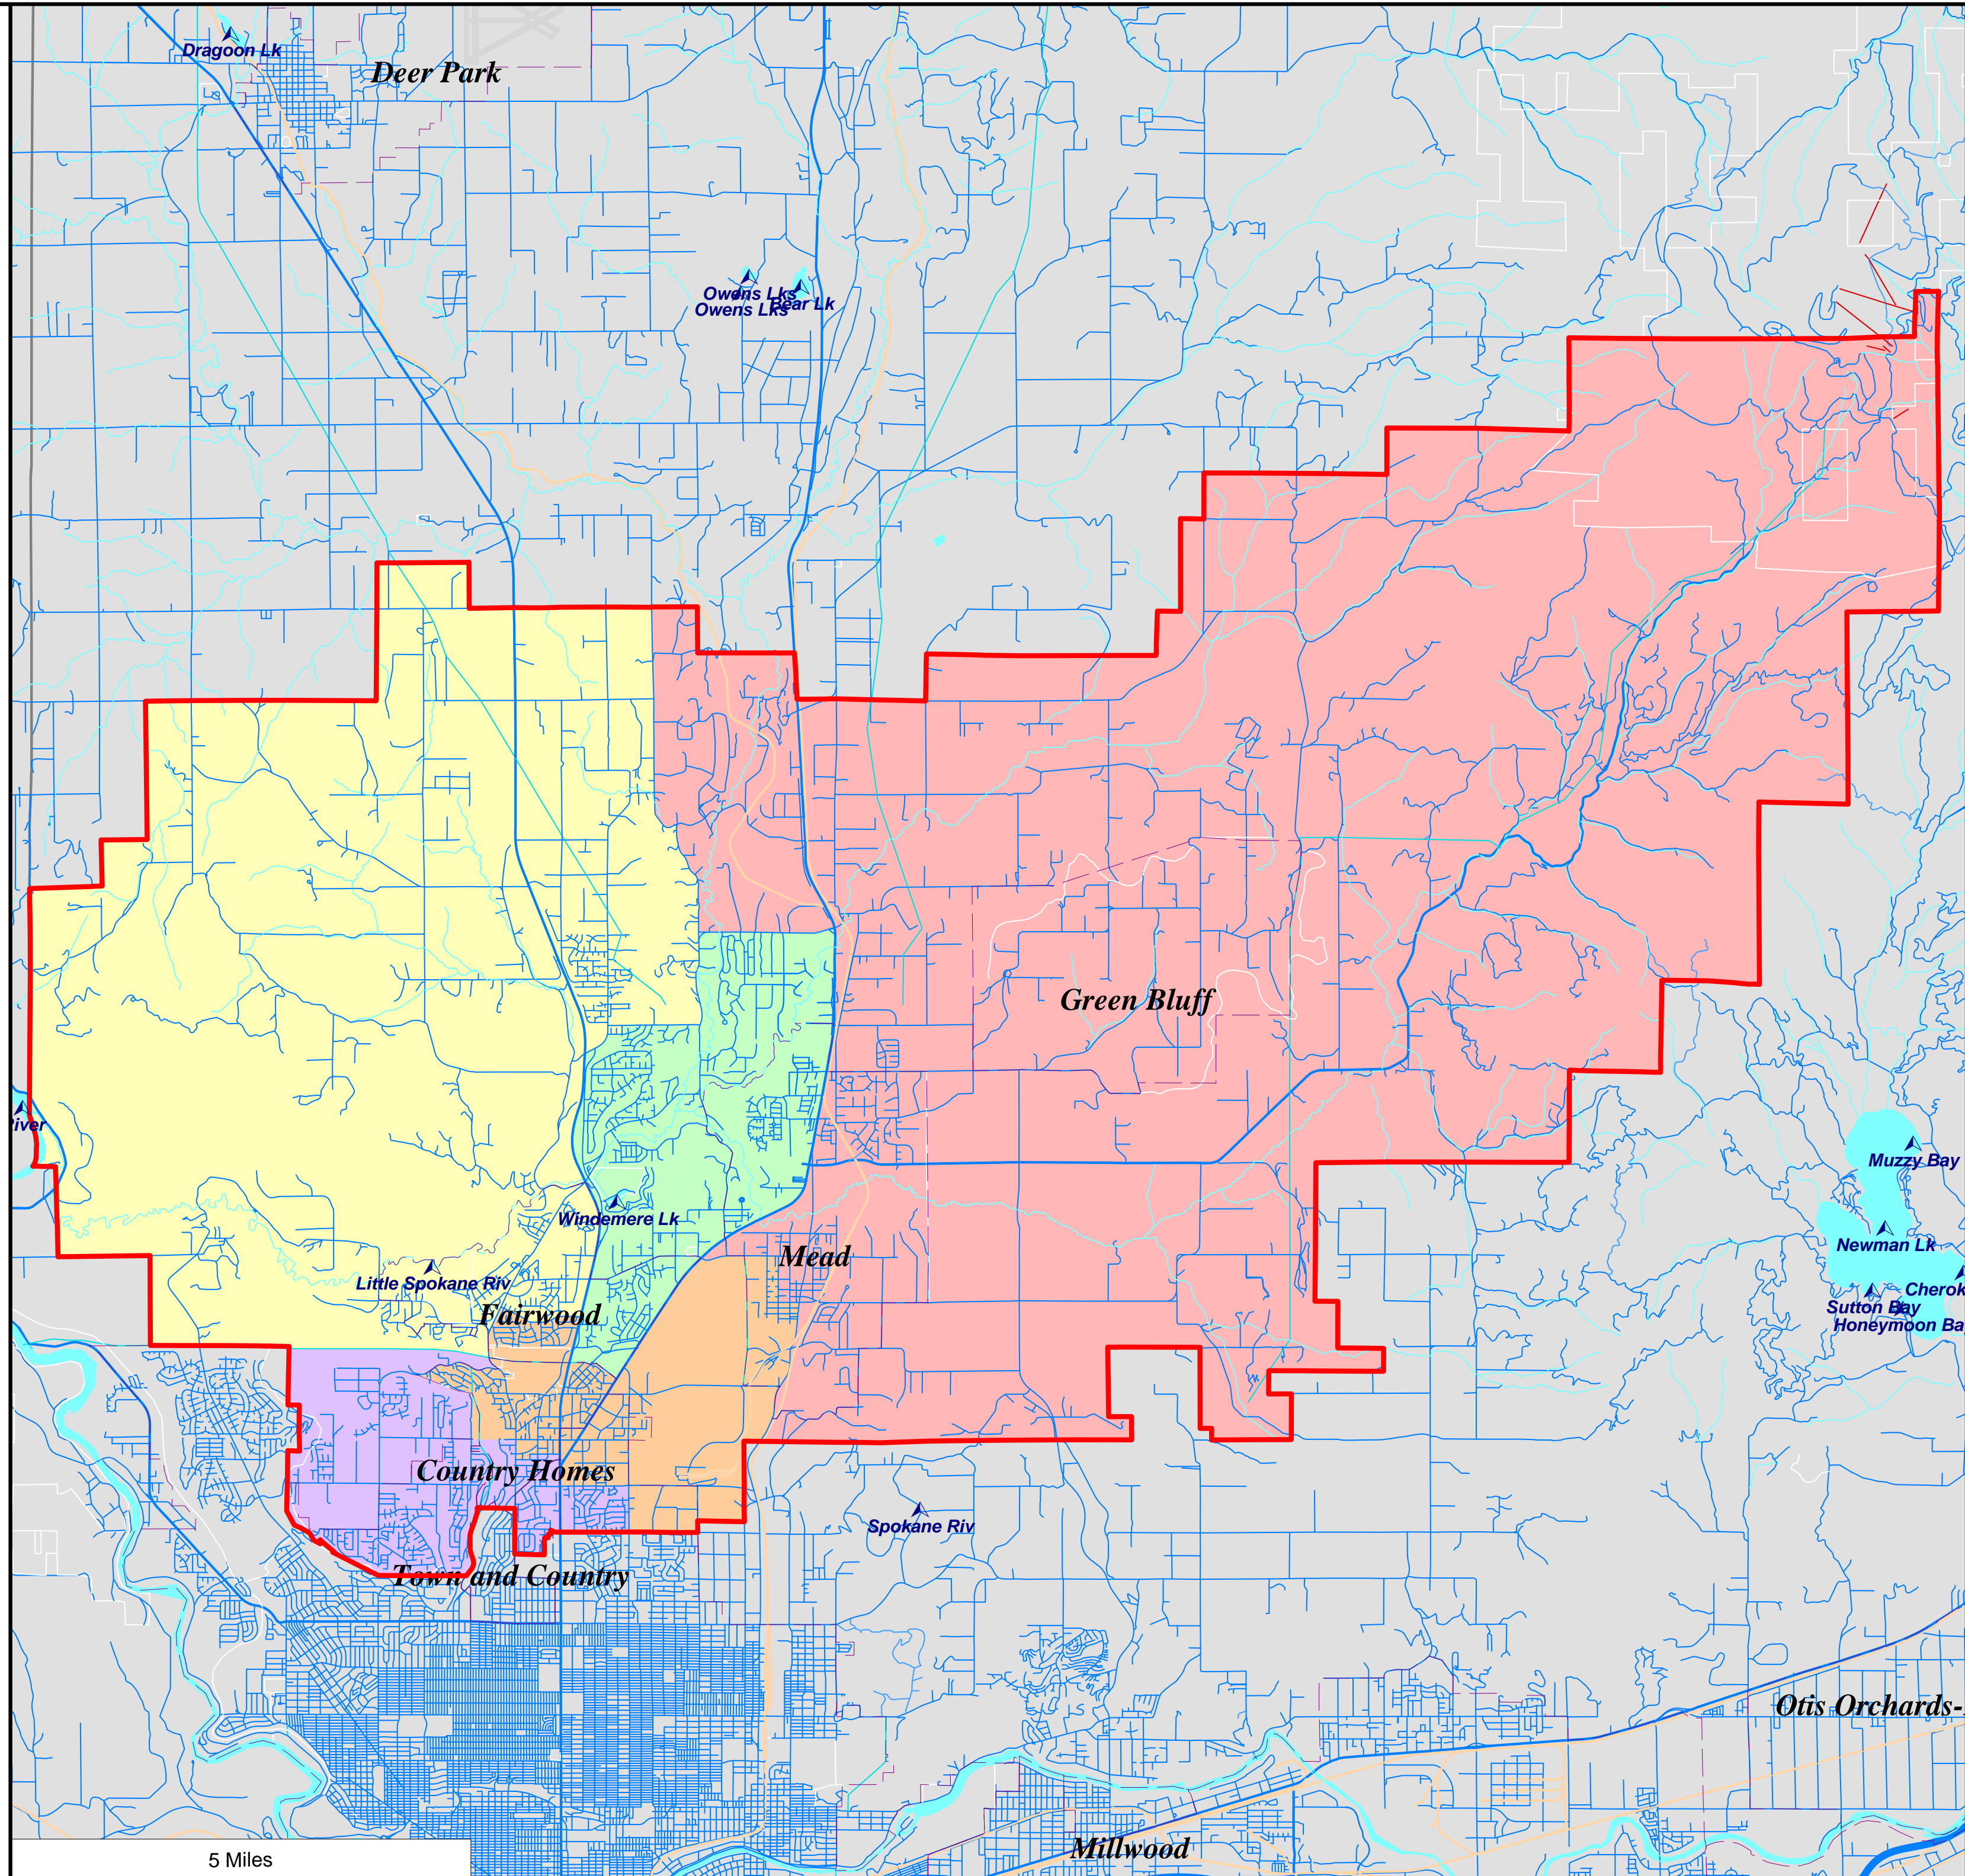

Mead School District - Proposed Board Districts as
Approximated Using Census 2010 Geography

- 1st District
- 2nd District
- 3rd District
- 4th District
- 5th District

City Limits

District Outline

Water Areas

Name

Mead School District District Summary Report

Director District Number	Ideal Population	Total Population	Deviation from Ideal	% Deviation from Ideal	White Population	Hispanic Origin (of any race)	Non White & Mixed
1st	10,184	10,215	31	0.30	9,470	273	745
2nd	10,184	10,217	33	0.32	9,606	307	611
3rd	10,184	10,150	-34	-0.33	8,934	431	1,216
4th	10,184	10,149	-35	-0.34	9,120	492	1,029
5th	10,184	10,188	4	0.04	9,726	273	462
Totals.....		<u>50,919</u>	<u>-1</u>		<u>46,856</u>	<u>1,776</u>	<u>4,063</u>

Mead School District**Summary of Population by Race and Hispanic Origin**

District Number	Total Population	Total Population by Race							Two or More Races	Hispanic Origin (of any race)
		Single Race								
		Total	White	Black African American	American Indian and Alaska Native	Asian	Native Hawaiian and Other Pacific Islander	Other Race	Total	
1st	10,215	9,902	9,470	68	102	189	20	53	313	273
2nd	10,217	9,988	9,606	59	85	153	15	70	229	307
3rd	10,150	9,745	8,934	137	188	210	165	111	405	431
4th	10,149	9,822	9,120	135	128	305	37	97	327	492
5th	10,188	9,981	9,726	42	95	60	5	53	207	273
Totals.....	<u>50,919</u>	<u>49,438</u>	<u>46,856</u>	<u>441</u>	<u>598</u>	<u>917</u>	<u>242</u>	<u>384</u>	<u>1,481</u>	<u>1,776</u>

- 1st District
- 2nd District
- 3rd District
- 4th District

City Limits

District Outline

Water Areas

Name

Mead School District -
Proposed Board Districts
as Approximated Using
Census 2010 Geography

- 2nd District
- 3rd District
- 5th District